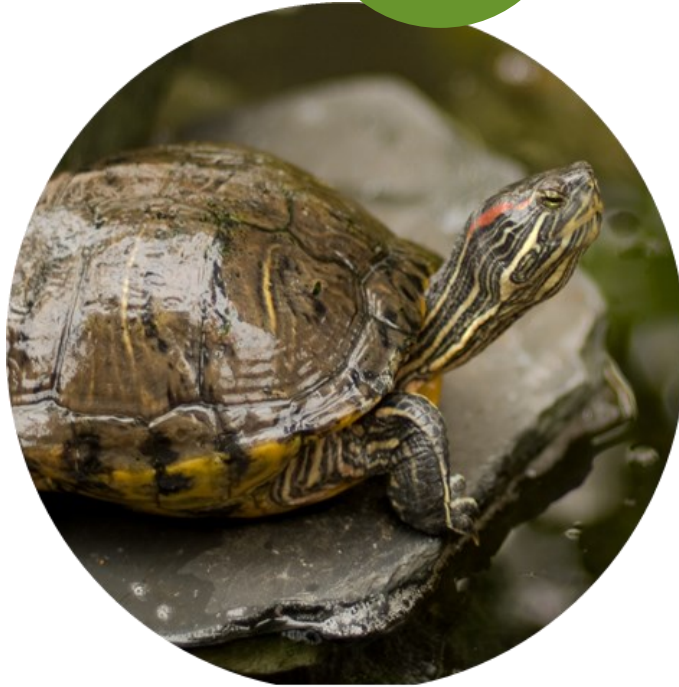

Pictured here are some of the 88 non-native invasive species, 47 animals and 41 plants, now listed as 'Species of Union Concern' to become UK 'Species of Special Concern' - No longer can any of these species be imported, sold, exchanged, kept, bred, transported or released into the environment.

Small Asian mongoose

Red-eared terrapin

Muskrat

Muntjac deer

Siberian chipmunk

Signal crayfish

If you suspect you've seen one of these, or any of the other species listed: Try to get an image and enter the details online